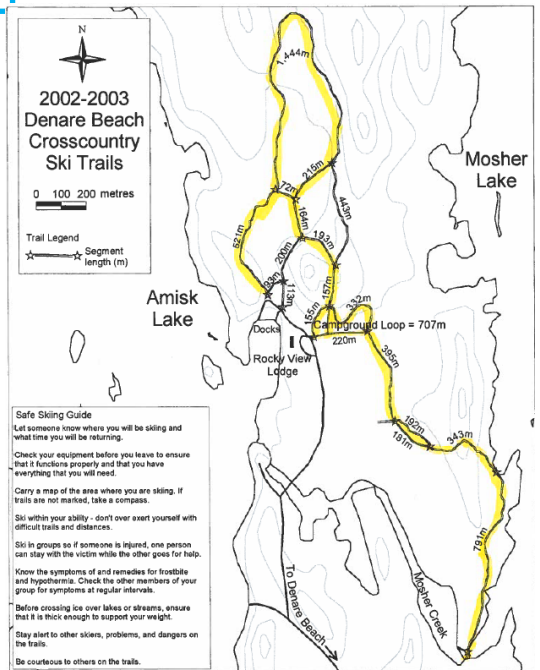

Property Crime is an issue that is on the rise in many regions of Saskatchewan and Manitoba.

Break & Enters to homes and garages, as well as cars being rummaged through are events that everybody in the region has heard of in recent months.

These crimes are typically crimes of opportunity with damage to get into the building being rare.

Creighton RCMP would like to ask and remind people to lock the doors to their homes and garages. Always remove the keys from your vehicles and lock vehicle doors.

These simple steps can protect your property from being a target. If you would like further tips on how to protect your property you can contact Creighton RCMP for advice.

Denare Beach Cross Country Ski Trail Meet & Greet

Sunday, March 8

1:00 – 4:00 PM

Parking available at designated area near Rocky View Lodge

Bring your skis, family and friends!

There will be a bonfire, hotdogs, refreshments and prizes!

Sponsored by the Northern Village of Denare Beach

Youth Drop-In

@ The Denareplex

Sunday: 1:00pm-7pm

Monday, Thursday, Friday: 4:30pm-9pm

Saturday 1:00pm-8pm

A BIG Thank You goes out to CIF and Saskatchewan Health Authority for funding to make this program possible!

We are looking for a few people who would like to come and teach cooking with the kids! If you are interested please call Mel @ 306-362-2054

Meatball Making Bee

February 7th @11am in the Denareplex

Please call Mel if you can help!

306-362-2050

Hours of Operation:

Mon, Tues & Thurs:

2:15 - 6:15 PM

Wed & Fri:

9:30 AM - 1:30 PM

CANADA

POSTES

POST

CANADA

Reminder to Residents:

As per Bylaw 10/14 Section 4: No person shall push, blade, shovel, blow or place snow that has accumulated on private property onto any sidewalk, street or public place.

Snow Dump Locations:

Top of the Beaver Lake Day Grounds & Welsh Crescent by the Lift Station. These dump locations can be used by the public.

Denare Beach New Horizons

2100 Spruce Street Memberships: $10/Year - No Age Restriction.

Meeting Date: February 17th 5:30pm

Wellness Clinic: February 10th 1:30pm-4:00pm

Foot Care, Blood Pressure, Blood Sugars

Meat Draw every Saturday at 2:30pm

Jamming Fridays: 7 - 9 pm

For more info call: Mary at 306-362-2191 or Elfriede at 204-271-3550

Art Sessions : February 3rd & 17th